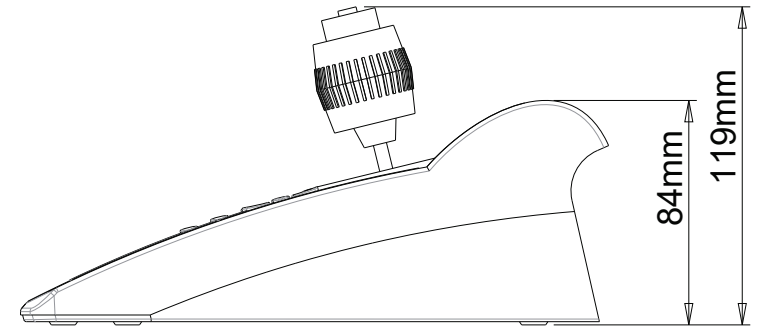

View on Front Face

View on Right Side

View on Top Face

IndigoVision

CCTV Keyboard

Product Code: 110072