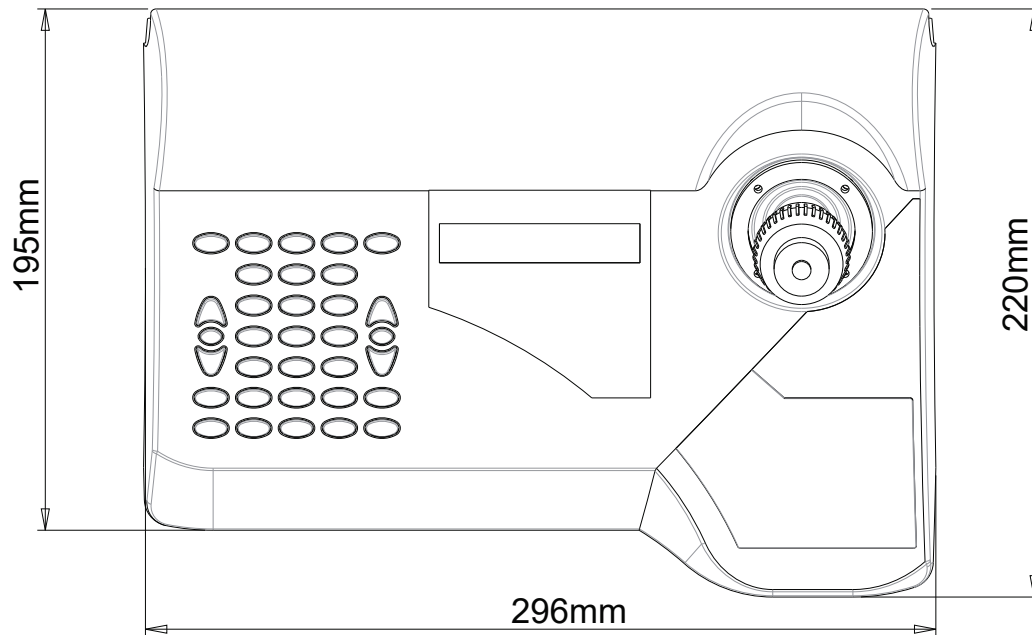

View on Front Face

View on Right Side

View on Top Face

IndigoVision

CCTV Keyboard

Product Code: 110072